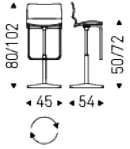

VICTOR X

Design: Alessio Bassan

Product description

Swiveling ultralight stool, adjustable in height with 4 spokes base in polished aluminium and column, footrest and gas piston in chromed steel (08) or with base plate, column, and footrest in black (GFM73) or titanium (GFM11) embossed lacquered steel and gas piston in chromed steel (08). Frame covered in fabric, micro nubuck, synthetic leather, or soft leather as per sample card. The lowered piston allows the use of the stool as a chair.

VICTOR X

Design: Alessio Bassan

Dimension

VICTOR X

Design: Alessio Bassan

Finishes: base

metal

GFM11 titanium
embossed